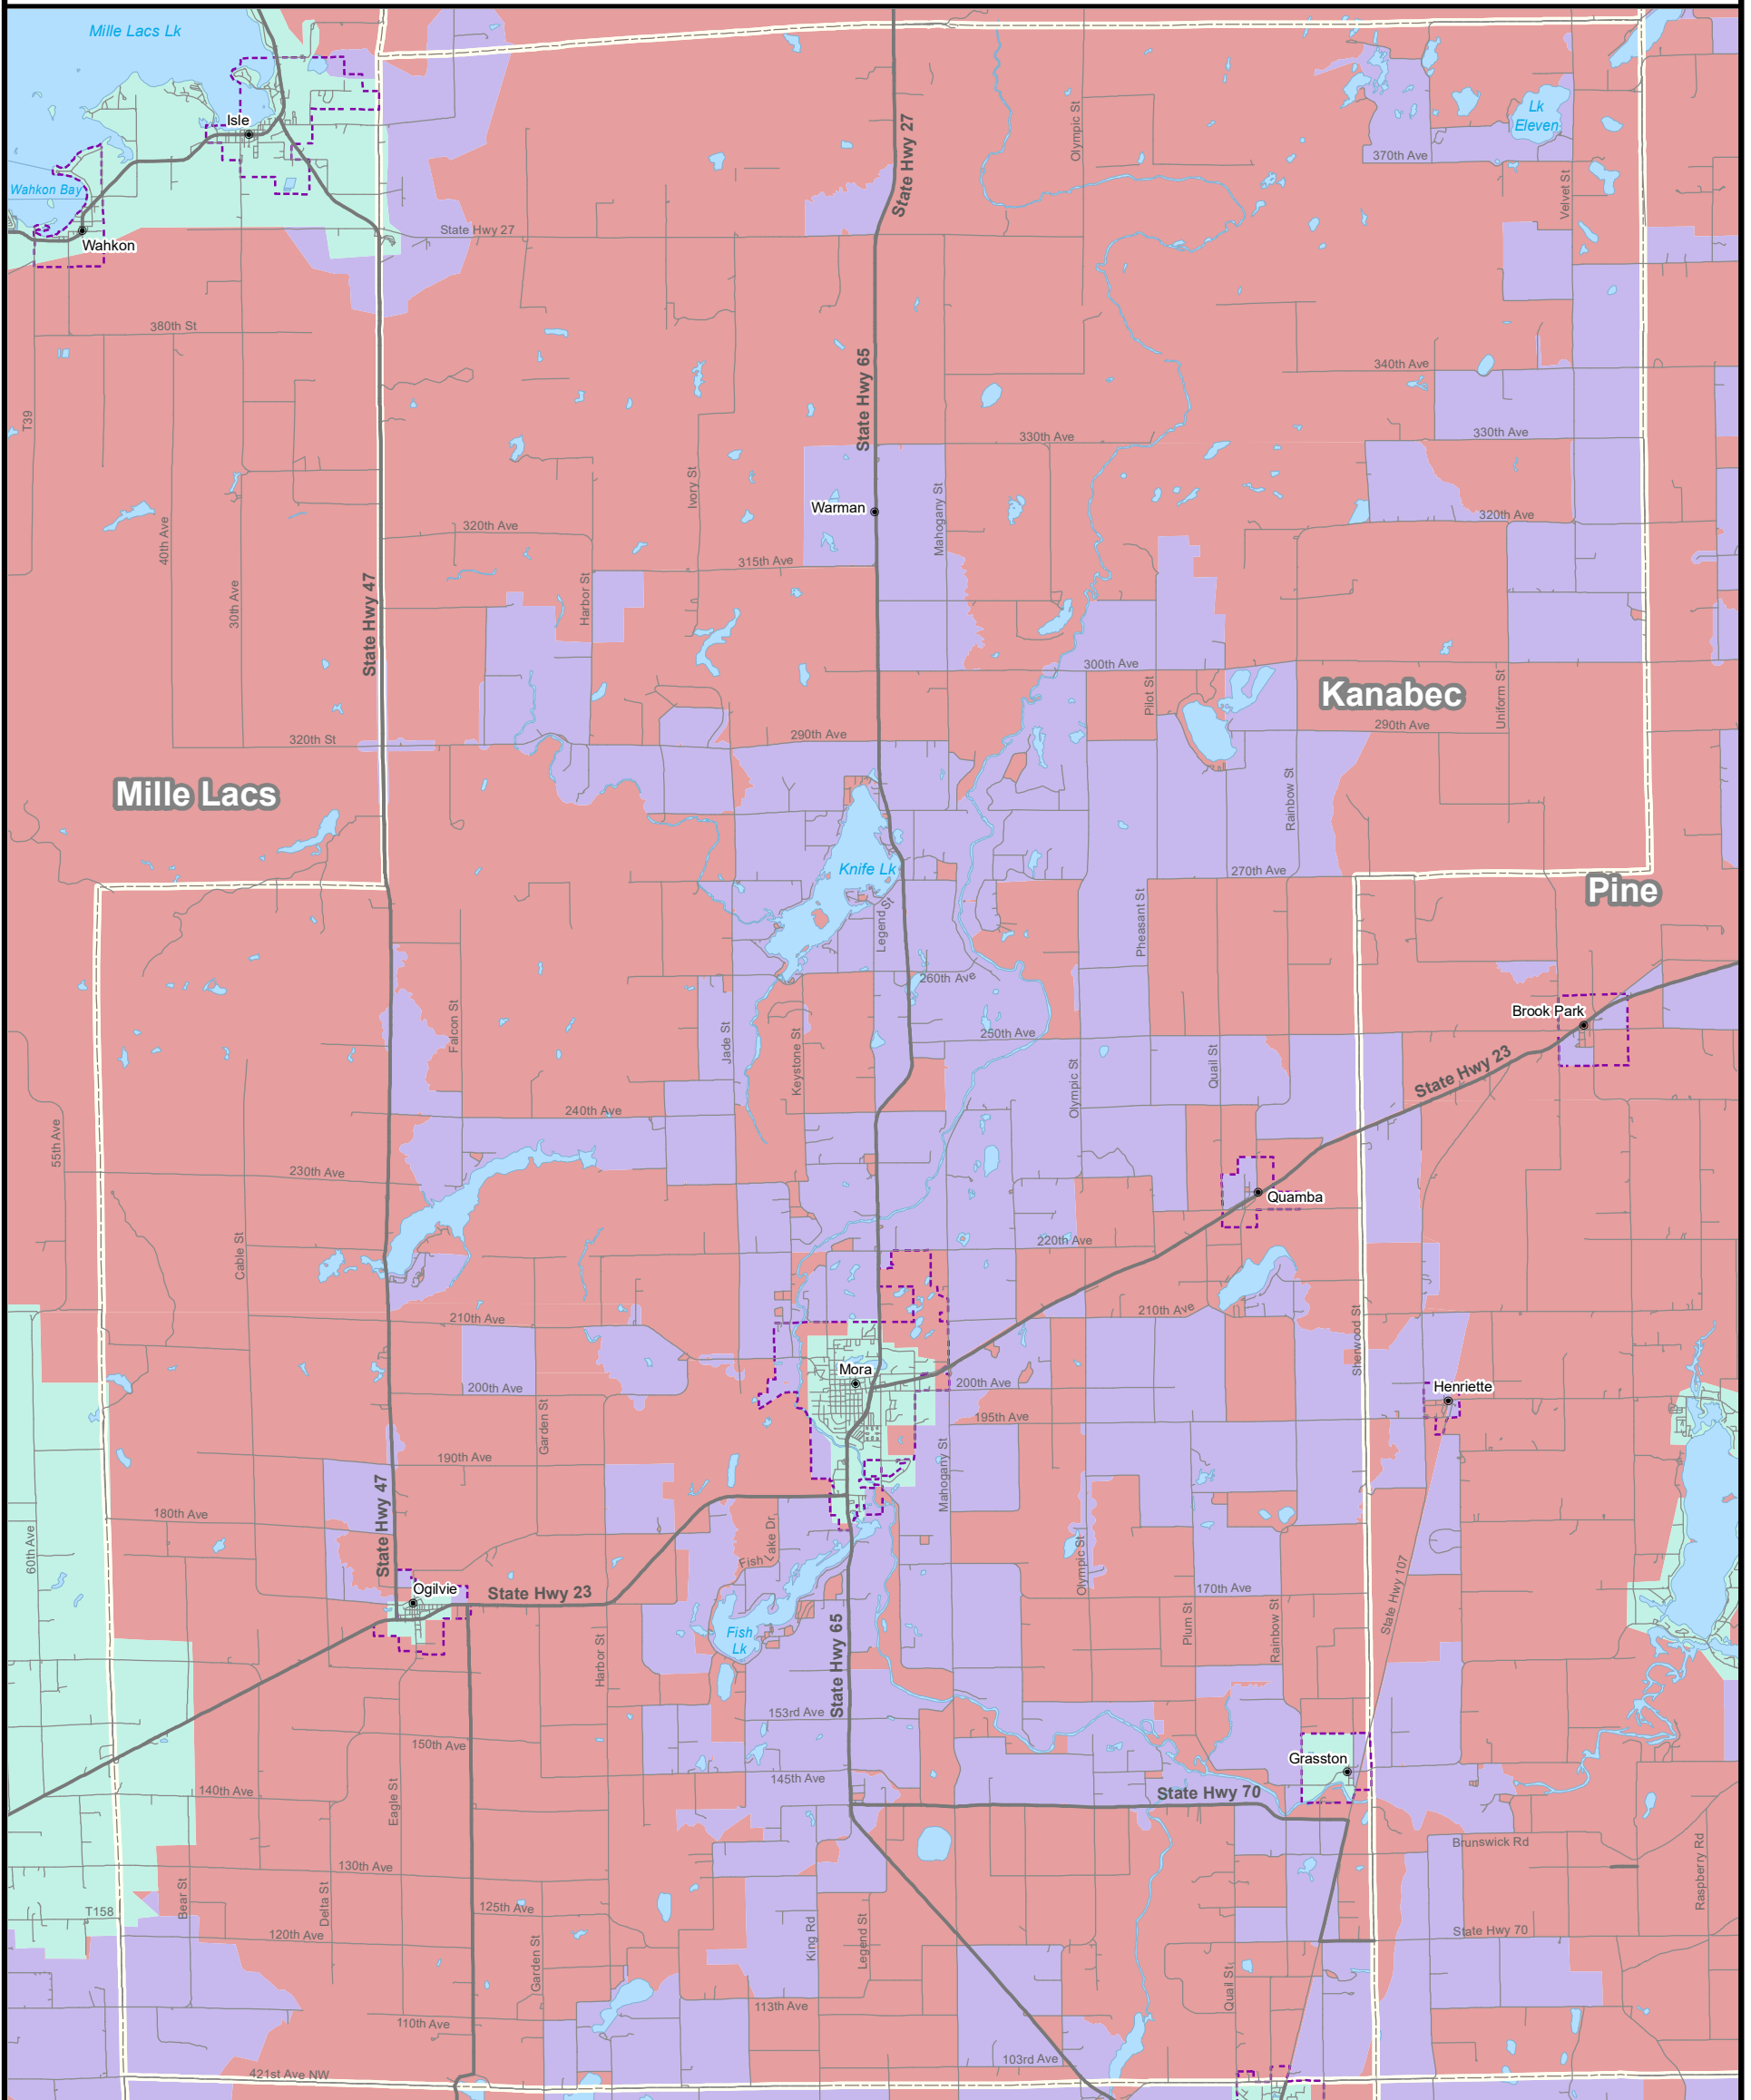

2020 Provider Broadband Service Inventory

Kanabec County

Minnesota

Created April 2020

Unserved, Underserved and Served Broadband Areas

Border-to-Border Broadband Development Grant Program

- Interstate
- US Road
- Local Road
- Municipal Boundary
- County Boundary
- Water
- Wireline Broadband of at Least 100M/20M
- Underserved Area (Wireline Broadband of at Least 25M/3M but less than 100M/20M)
- Unserved Area (No Wireline Broadband of at Least 25M/3M)

Additional maps and data are available at <http://mn.gov/deed/programs-services/broadband/maps>. Upon request, this information can be made available in alternate formats for people with disabilities by contacting the DEED Office of Broadband Development at 651-259-7610.

Submit questions or recommended changes to: DEED.broadband@state.mn.us