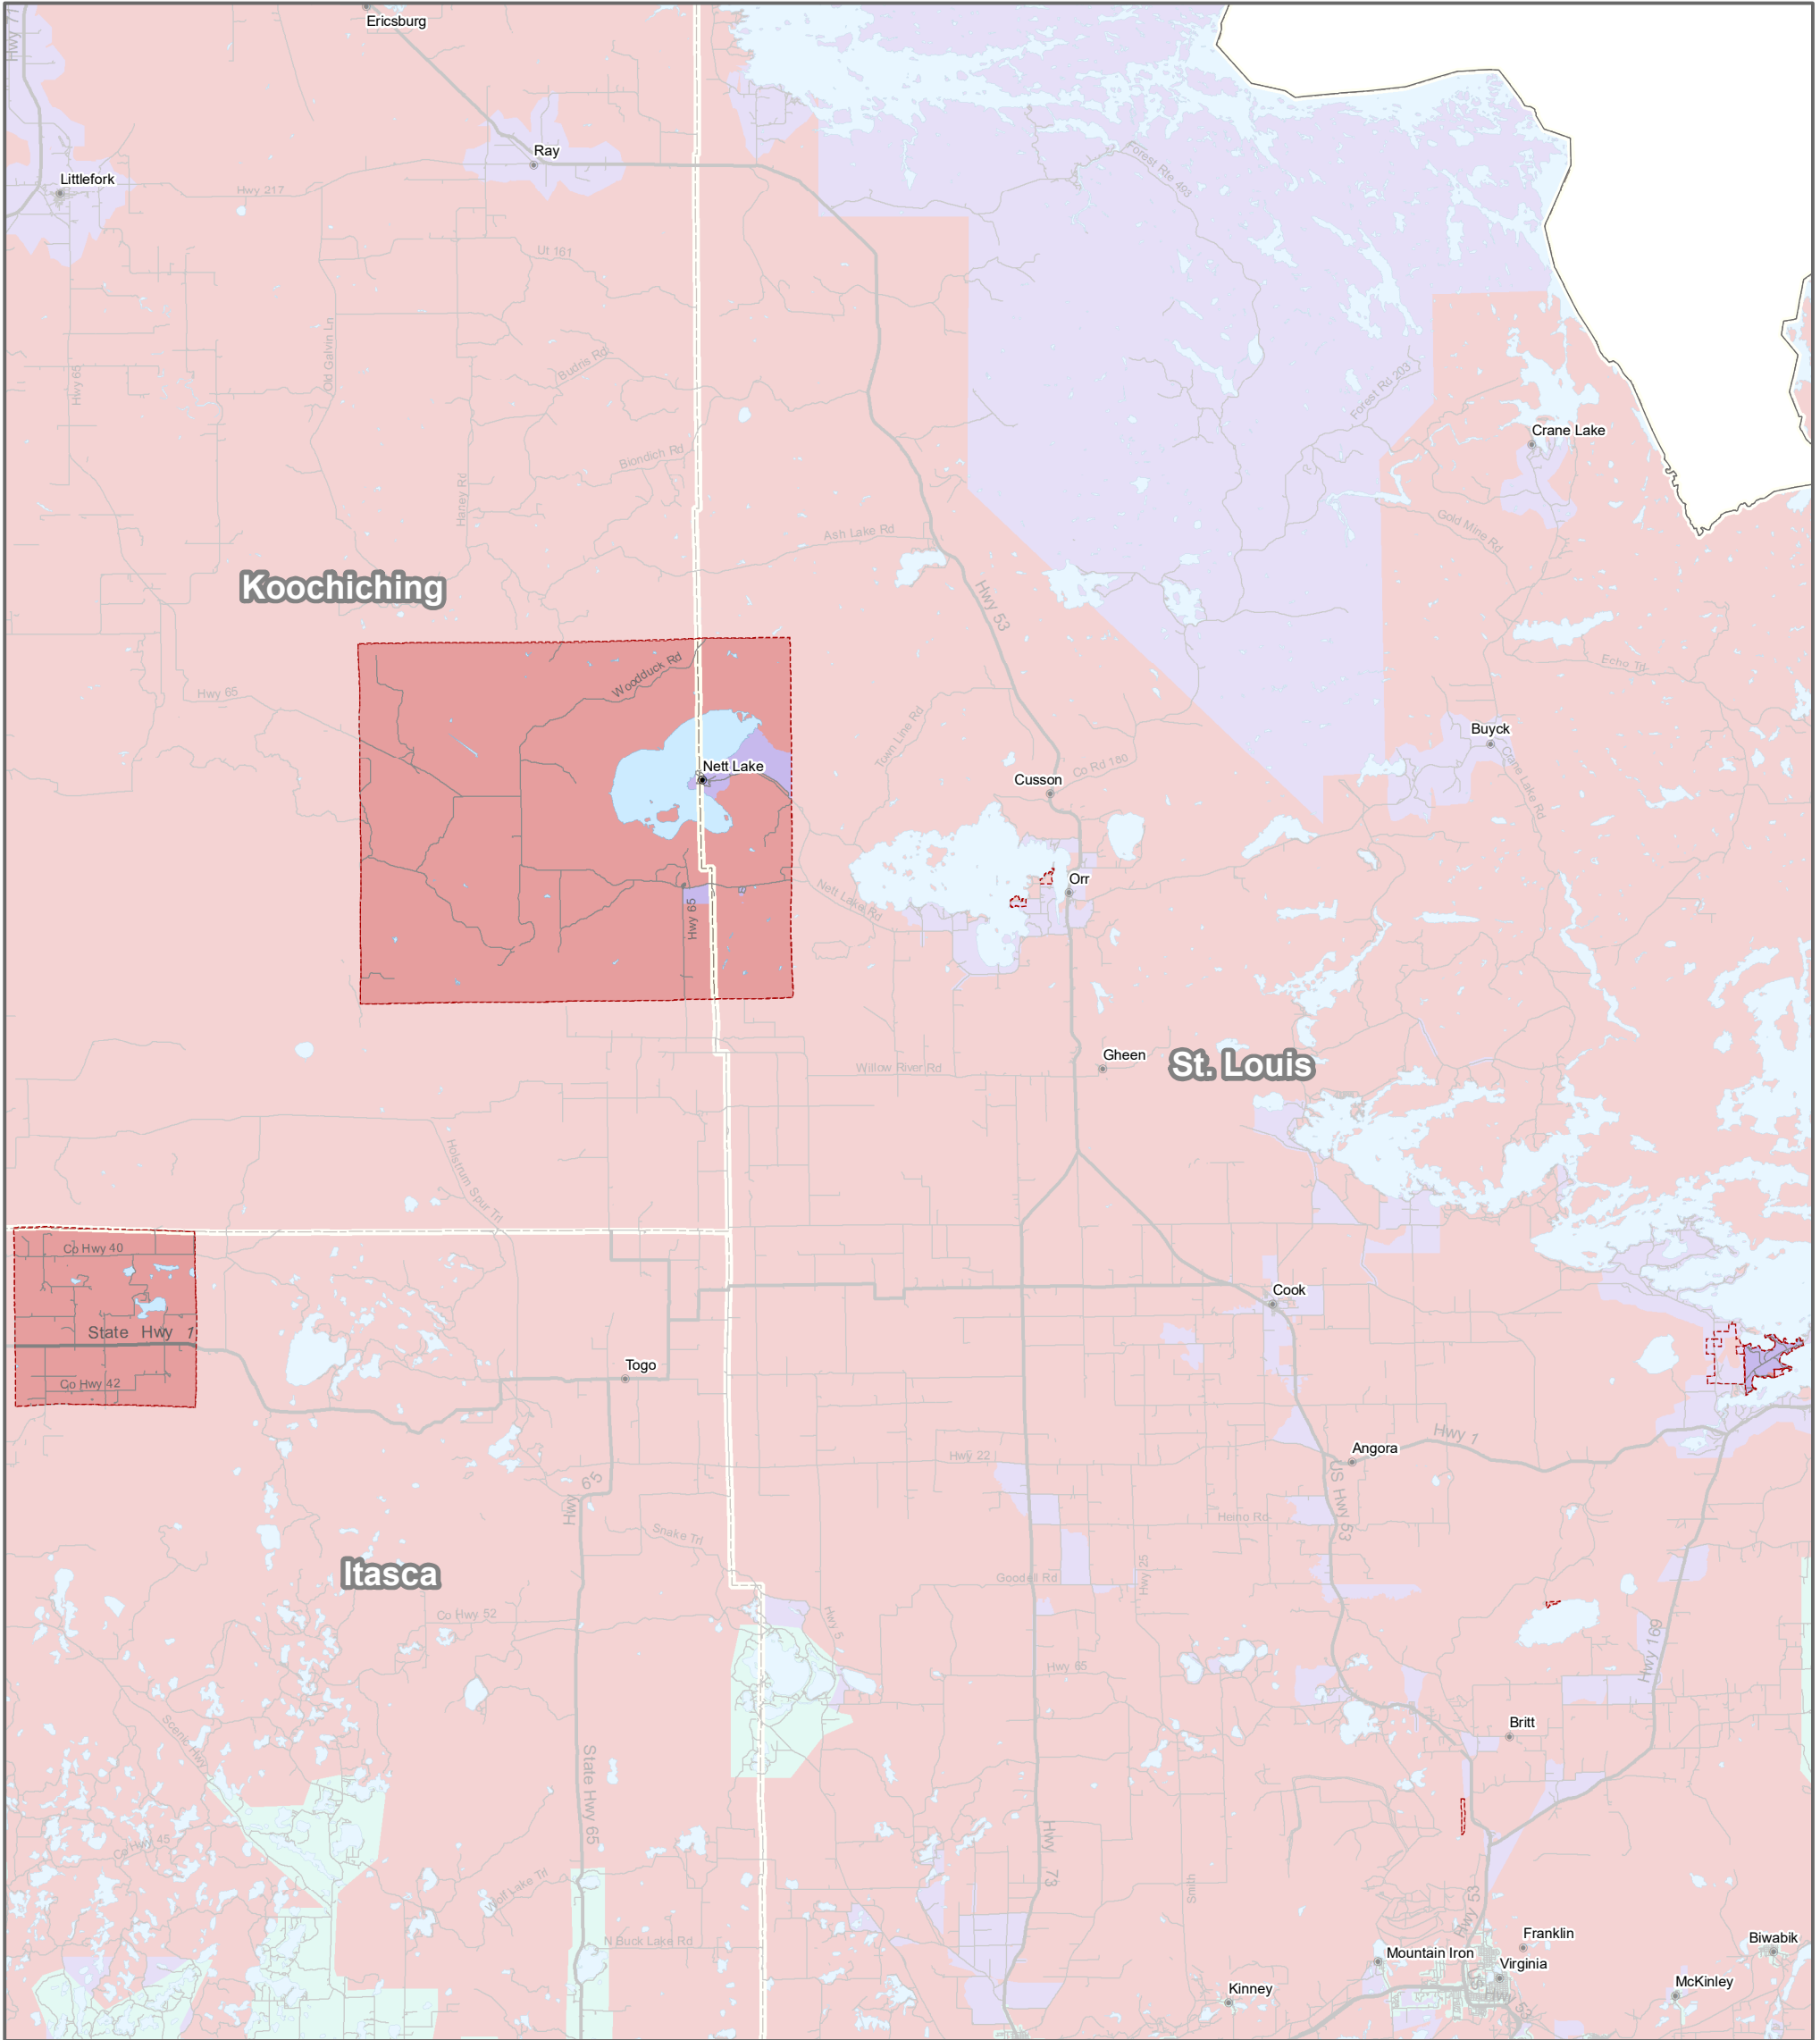

# 2020 Provider Broadband Service Inventory

## Border-to-Border Broadband Development Grant Program

Unserved, Underserved and Served Broadband Areas

### BOIS FORTE RESERVATION

**m** EMPLOYMENT AND ECONOMIC DEVELOPMENT  
OFFICE OF BROADBAND DEVELOPMENT

- Interstate
- US Road
- Local Road
- County Boundary
- Water
- Wireline Broadband of at Least 100M/20M
- Underserved Area  
(Wireline Broadband of at Least 25M/3M but less than 100M/20M)
- Unserved Area  
(No Wireline Broadband of at Least 25M/3M)

This map was prepared by Connected Nation under contract with the Minnesota Department of Employment and Economic Development. The map represents areas of broadband service availability based on provider data submitted to and analyzed by Connected Nation. This data is current as of December 31, 2019.