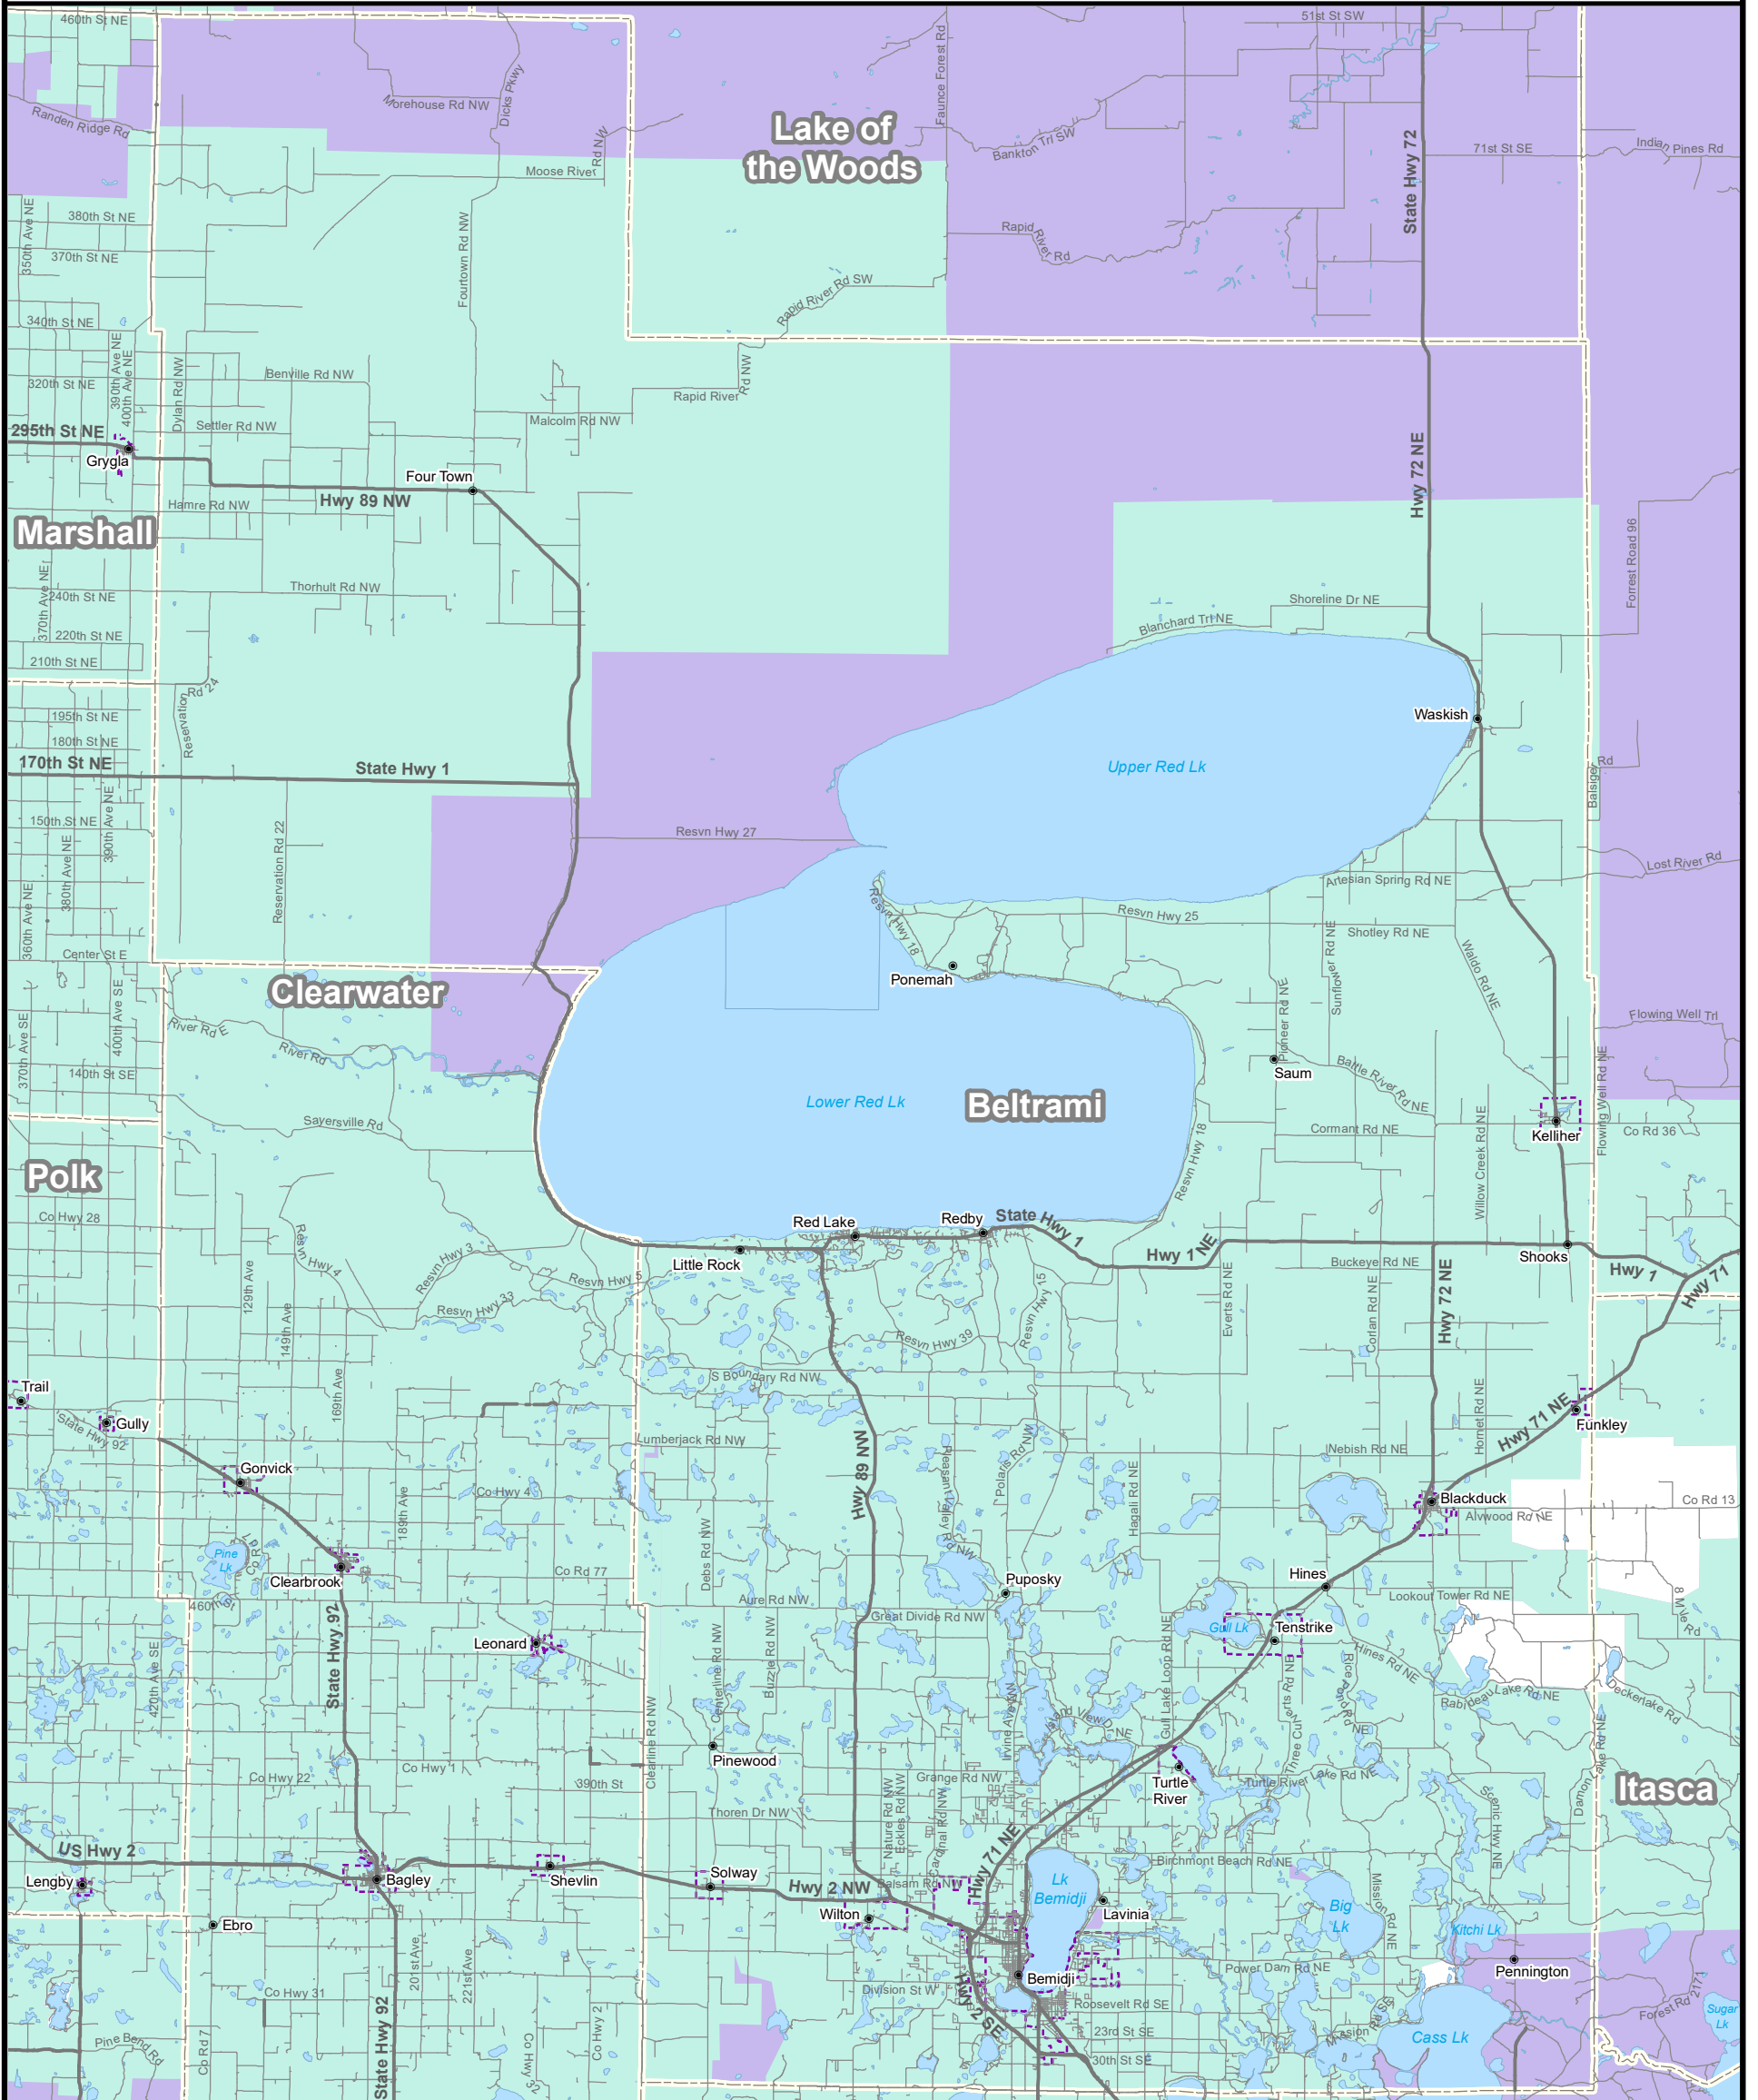

2021 Provider Broadband Service Inventory

Beltrami County

Minnesota

Created April 1, 2021

Unserviced, Underserved and Served Broadband Areas

Border-to-Border Broadband Development Grant Program

- Interstate
- US Road
- Local Road
- Municipal Boundary
- County Boundary
- Water
- Wireline Broadband of at Least 100M/20M
- Underserved Area (Wireline Broadband of at Least 25M/3M but less than 100M/20M)
- Unserved Area (No Wireline Broadband of at Least 25M/3M)

Additional maps and data are available at <http://mn.gov/deed/programs-services/broadband/maps>. Upon request, this information can be made available in alternate formats for people with disabilities by contacting the DEED Office of Broadband Development at 651-259-7610.

Submit questions or recommended changes to: DEED.broadband@state.mn.us