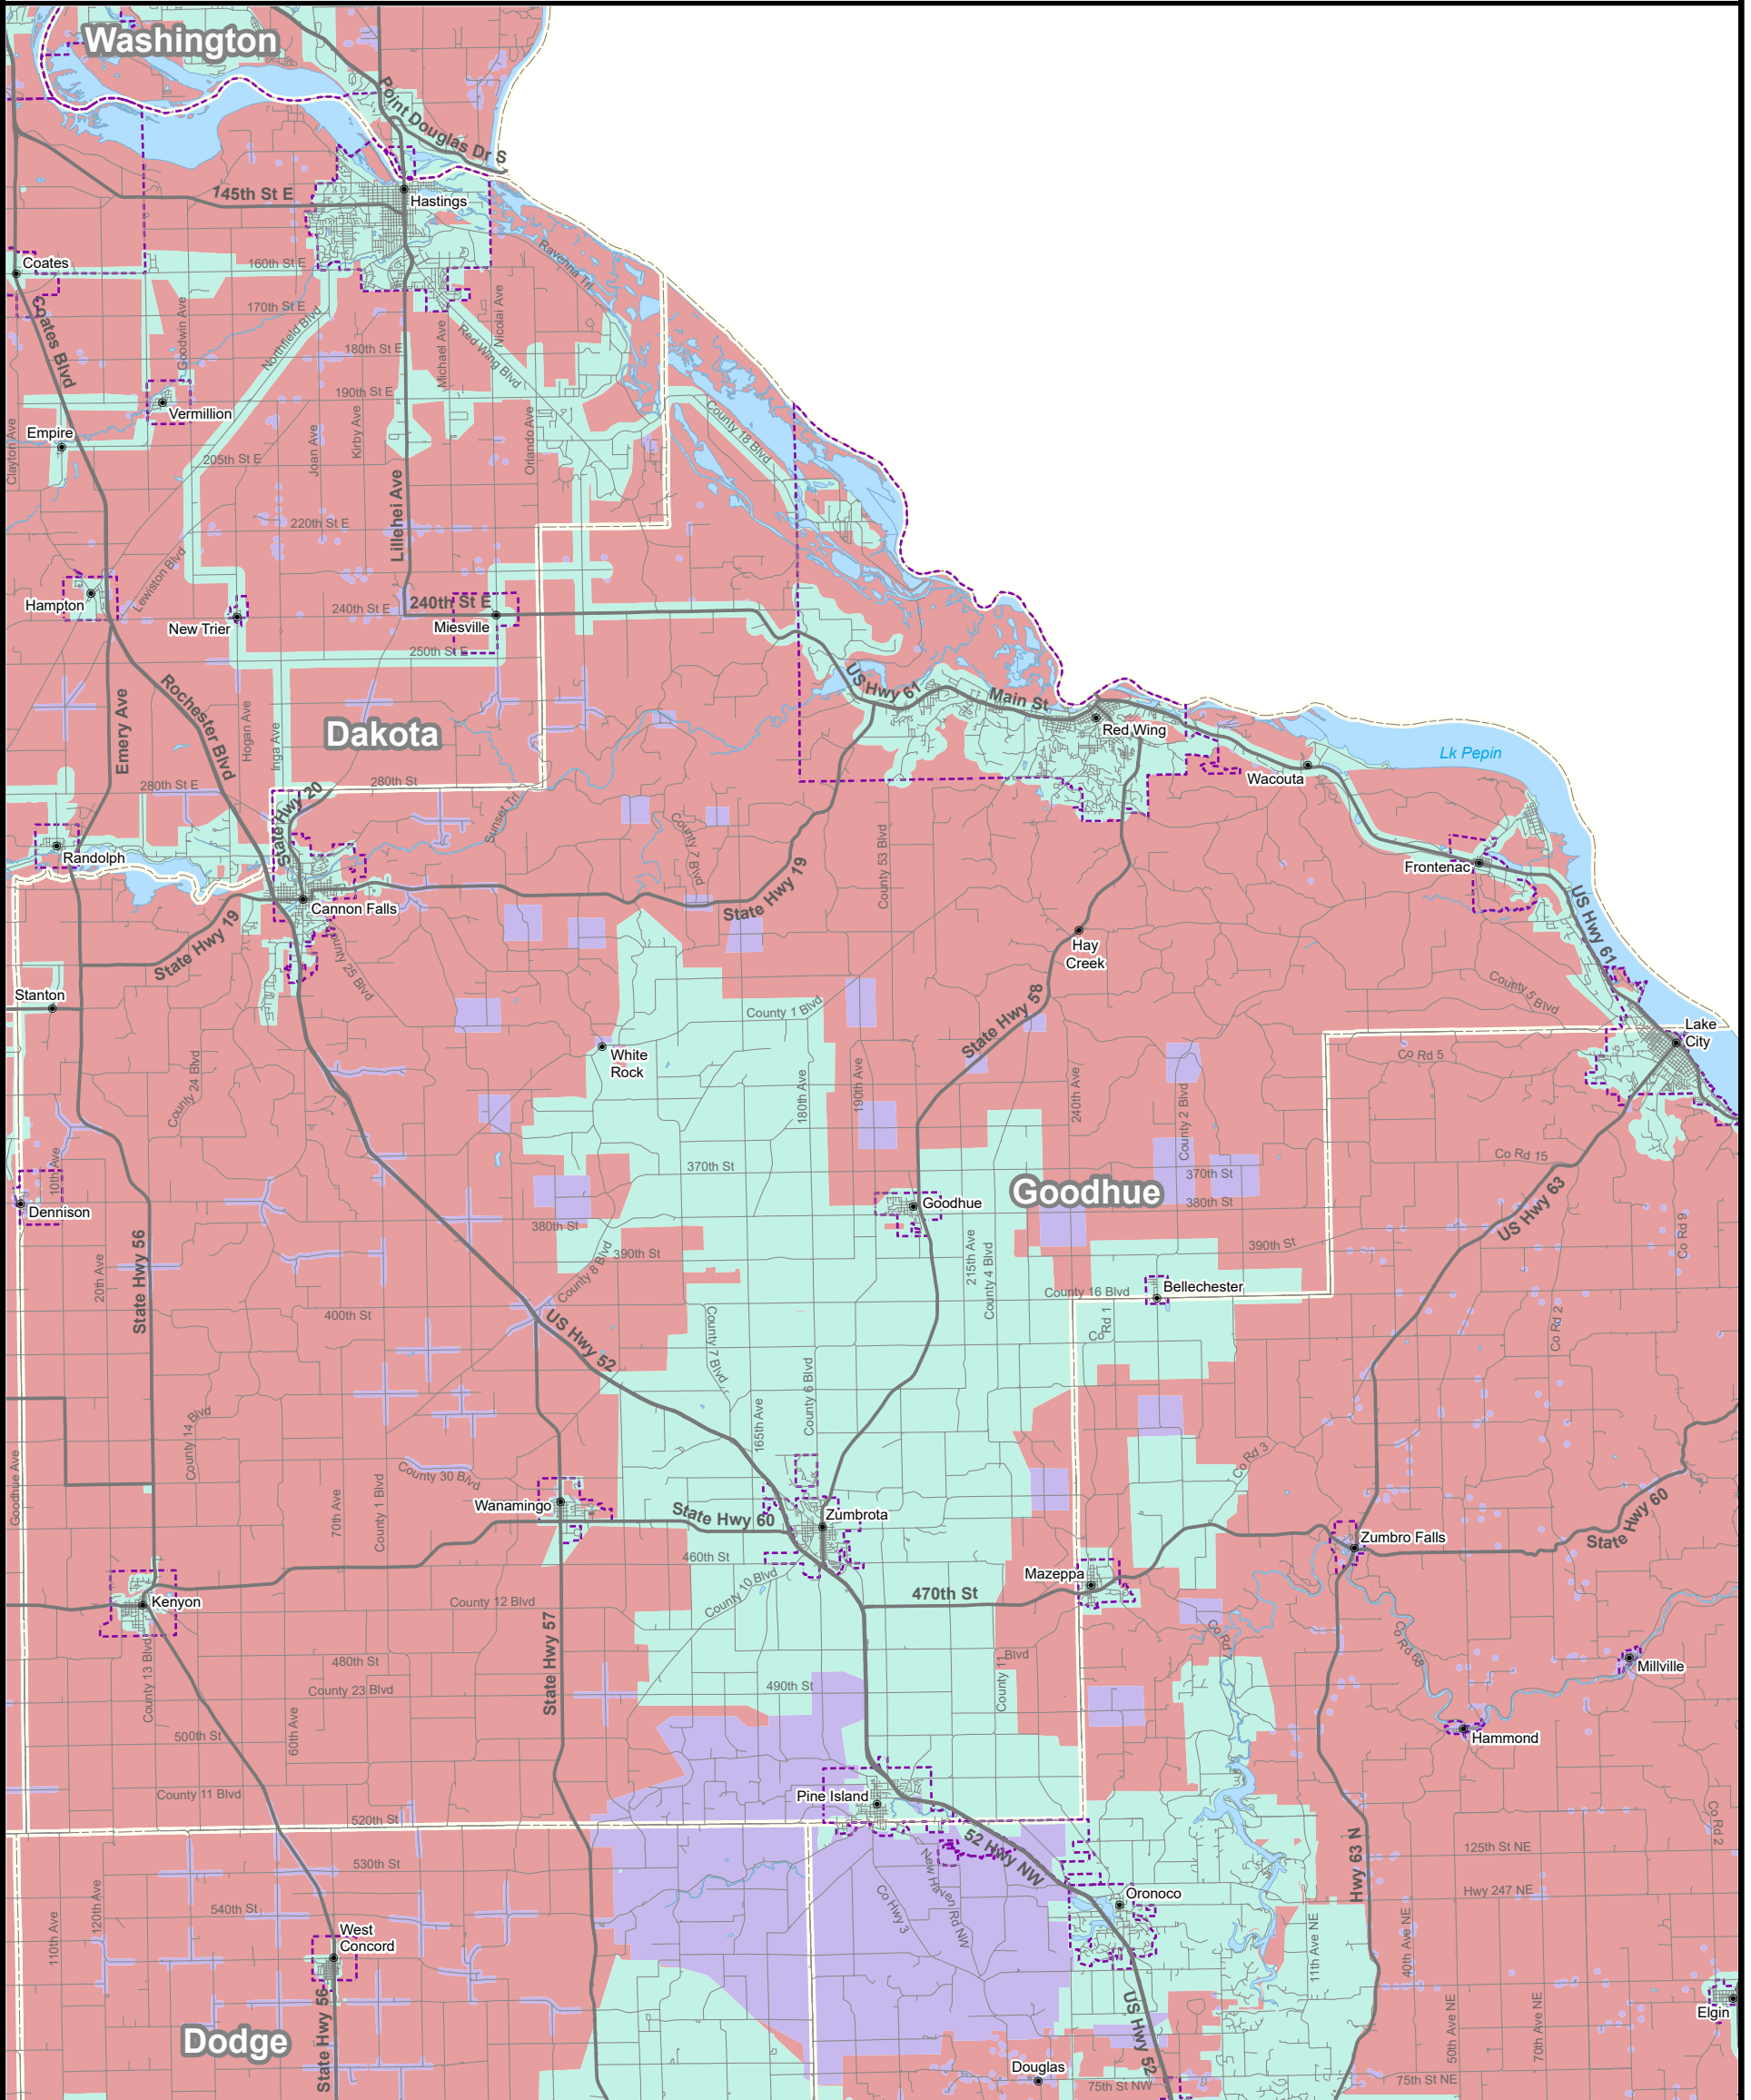

2022 Provider Broadband Service Inventory

Goodhue County

Minnesota

Created October 31, 2022

Unserved, Underserved and Served Broadband Areas

Border-to-Border Broadband Development Grant Program

- Interstate
- US Road
- Local Road
- Municipal Boundary
- County Boundary
- Water
- Wireline Broadband of at Least 100M/20M
- Underserved Area
  (Wireline Broadband of at Least 25M/3M but less than 100M/20M)
- Unserved Area
  (No Wireline Broadband of at Least 25M/3M)

Additional maps and data are available at <http://mn.gov/deed/programs-services/broadband/maps>
Upon request, this information can be made available in alternate formats for people with disabilities by contacting the DEED Office of Broadband Development at 651-259-7610.

Submit questions or recommended changes to: DEED.broadband@state.mn.us