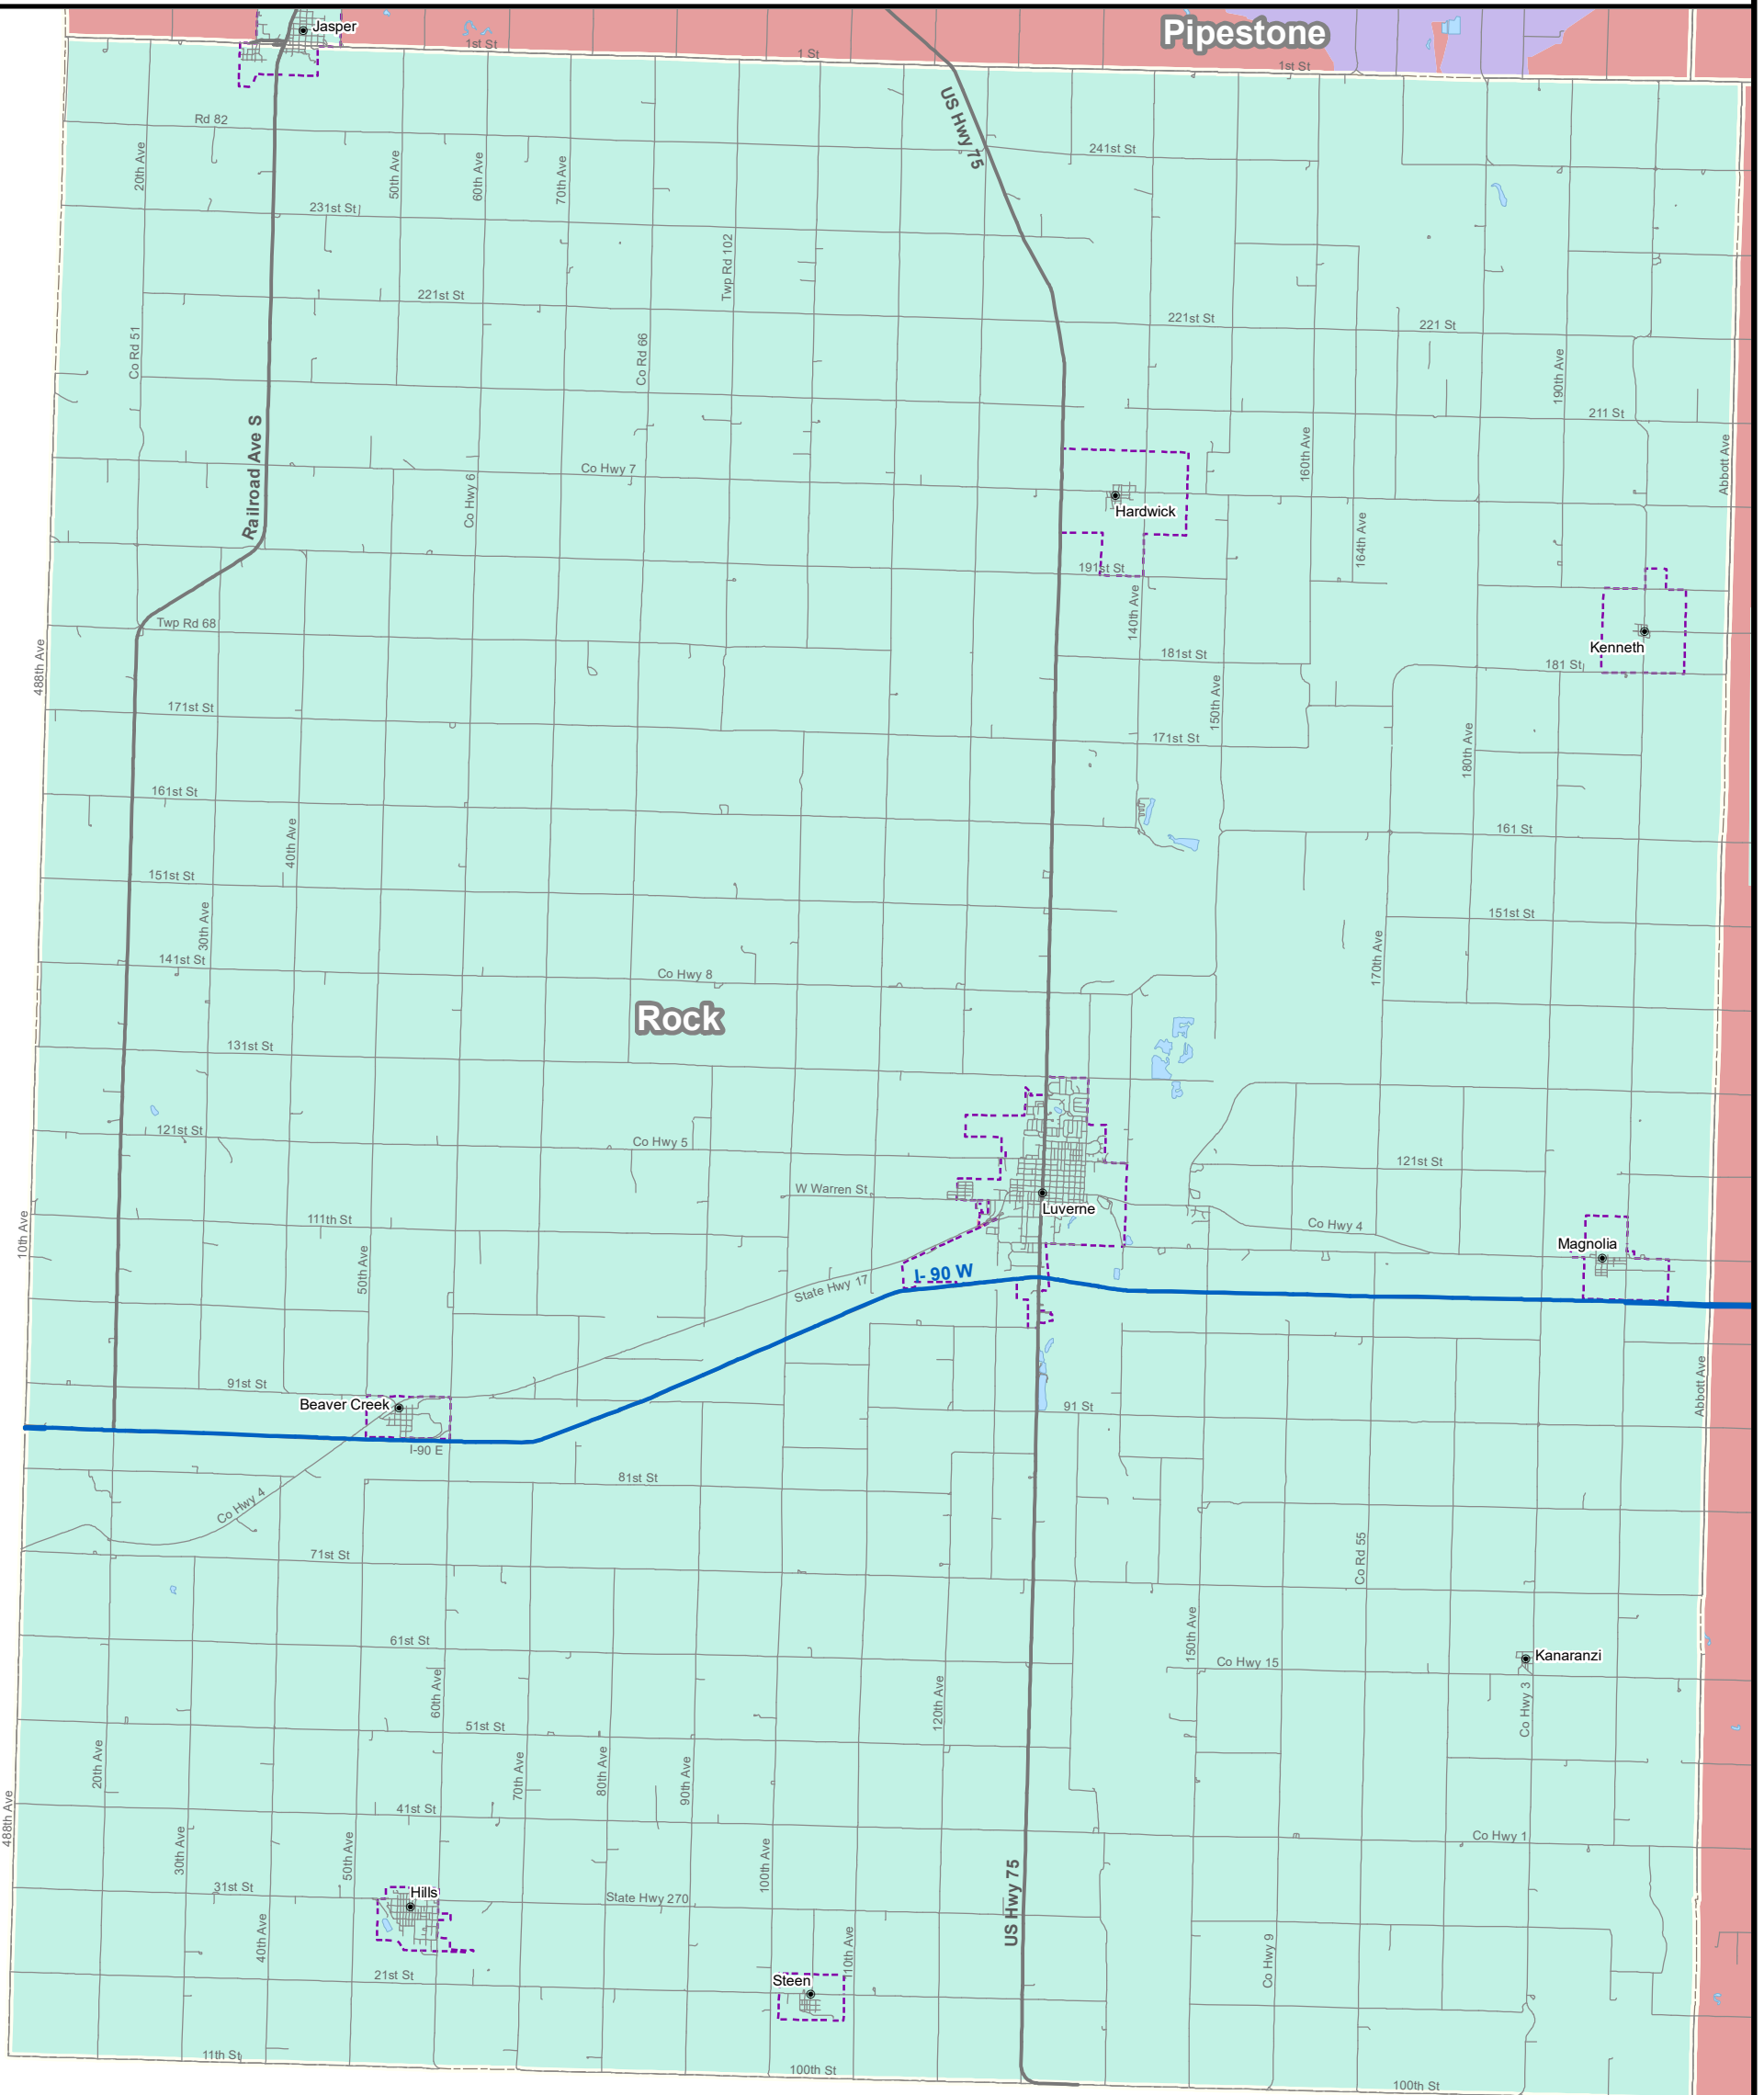

2019 Provider Broadband Service Inventory

Rock County

Minnesota

Created April 2019

Unserved, Underserved and Served Broadband Areas

Border-to-Border Broadband Development Grant Program

- Interstate
- US Road
- Local Road
- - - Municipal Boundary
- - - County Boundary
- ~ Water
- Wireline Broadband of at Least 100M/20M
- Underserved Area (Wireline Broadband of at Least 25M/3M but less than 100M/20M)
- Unserved Area (No Wireline Broadband of at Least 25M/3M)

Additional maps and data are available at <http://mn.gov/deed/programs-services/broadband/maps>. Upon request, this information can be made available in alternate formats for people with disabilities by contacting the DEED Office of Broadband Development at 651-259-7610.

Submit questions or recommended changes to: DEED.broadband@state.mn.us